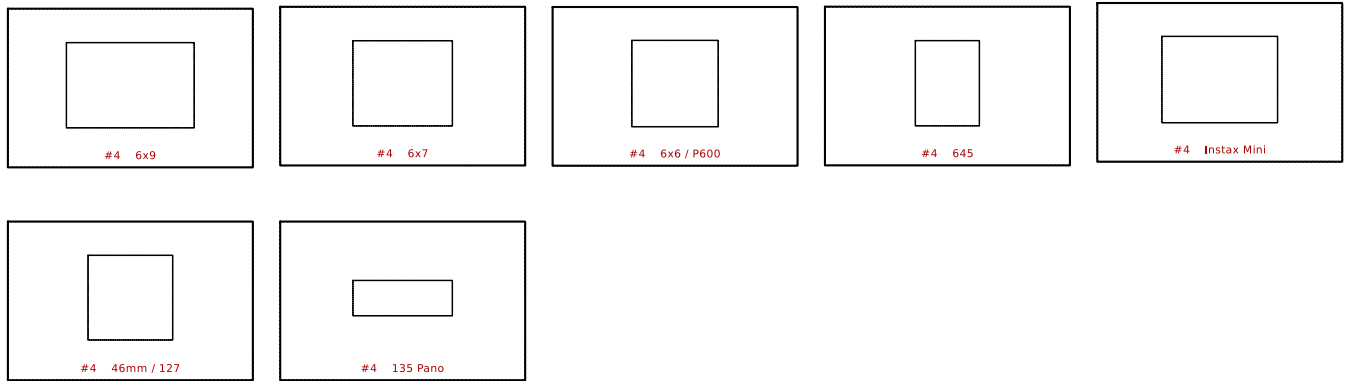

MASKS FOR #5 (STANDARD) VIEWFINDER

Print on black cardstock and cut out center lines for best results.

#5

#4

#3

Blank (with #5 and #4 frame lines)