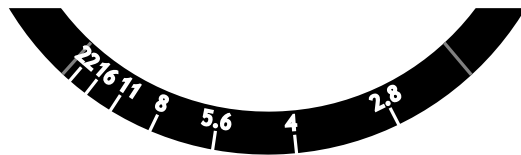

Mamiya RZ 110mm 2.8 rehouse (Ilex 3)

Mamiya RZ 110mm 2.8 rehouse (Ilex 3)

Mamiya RB 127mm rehouse (Ilex 3)

Mamiya RB 127mm rehouse (Ilex 3)