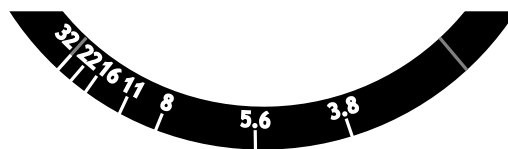

Mamiya RZ 110mm 2.8 rehouse (Ilex 3)

Mamiya RZ 110mm 2.8 rehouse (Ilex 3)

Mamiya RB 127mm rehouse (Ilex 3)

Mamiya RB 127mm rehouse (Ilex 3)